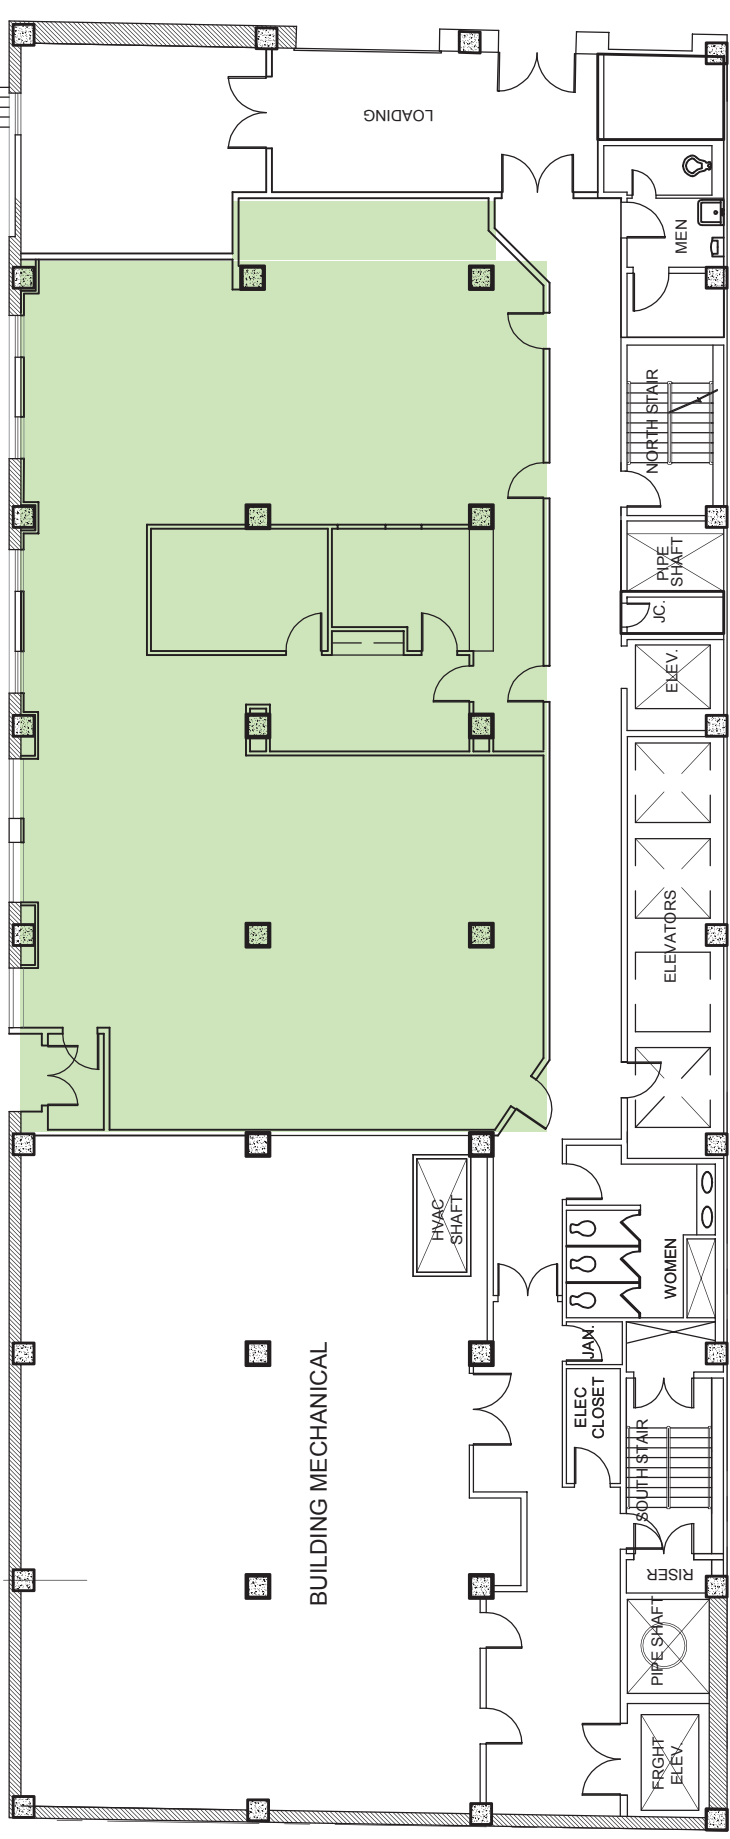

211
W. WACKER

LOWER LEVEL FLOOR PLAN

- Post Place -

Suite -100: 4,869 rsf

- Wacker Drive -

FULL FLOOR PLAN - Total Area: 5,557 sf